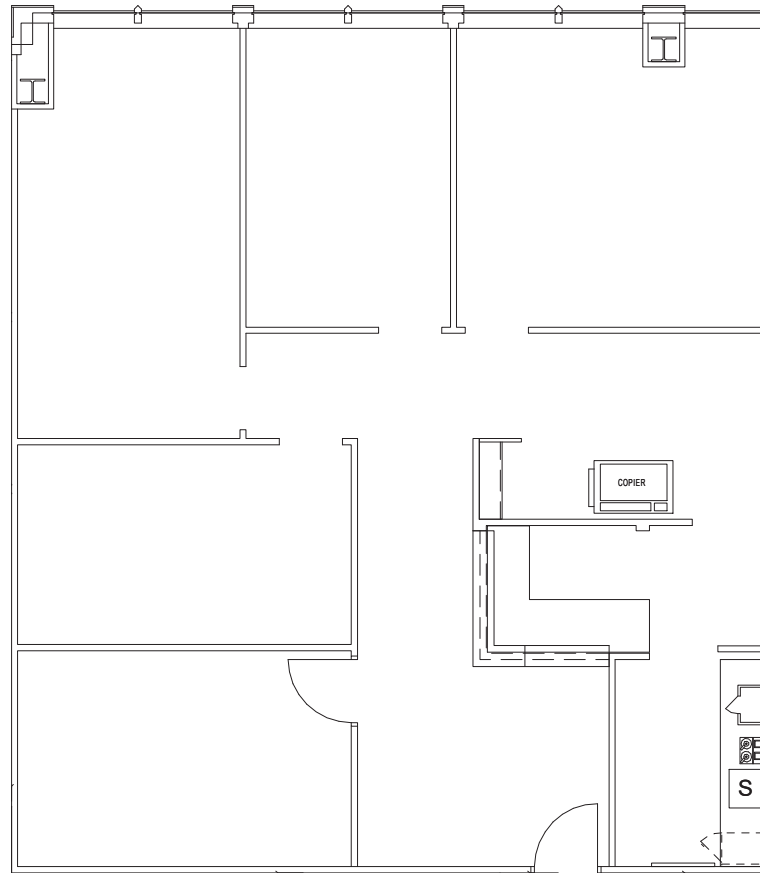

14TH FLOOR

Suite 1440 | 1,891 RSF

50 SOUTH SIXTH

14TH FLOOR

Leasing & Management by:

NEWMARK

Owned by:

maple^{tree}