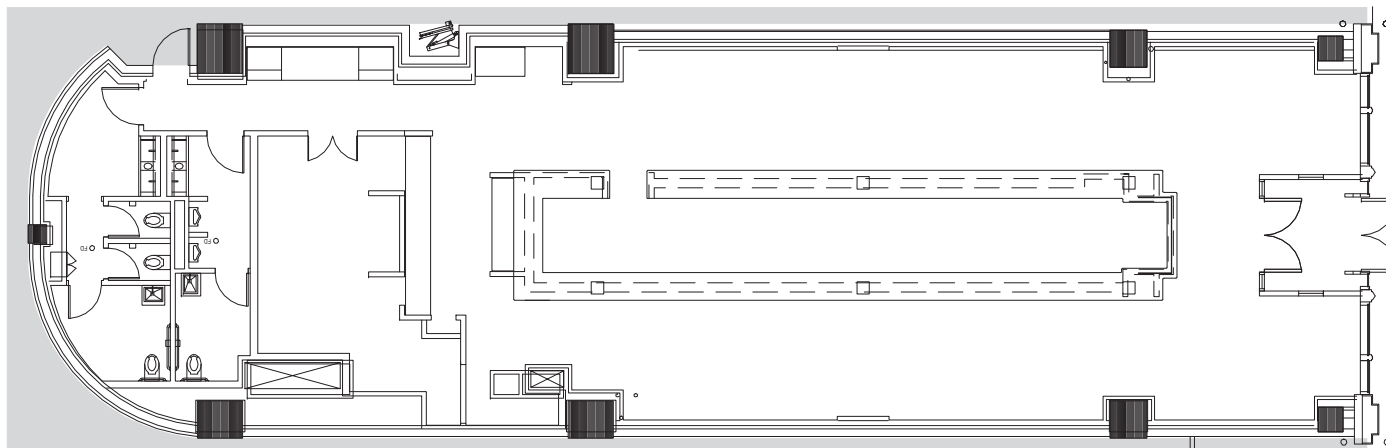

1ST FLOOR

Suite 120 | 3,291 RSF

50 SOUTH SIXTH

1ST FLOOR

Leasing & Management by:

NEWMARK

Owned by:

mapleⁱree